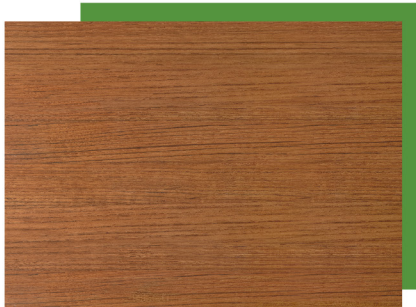

Additionally, we provide customization options, ensuring you can achieve your projects' perfect aesthetic and functionality.

Mahogany