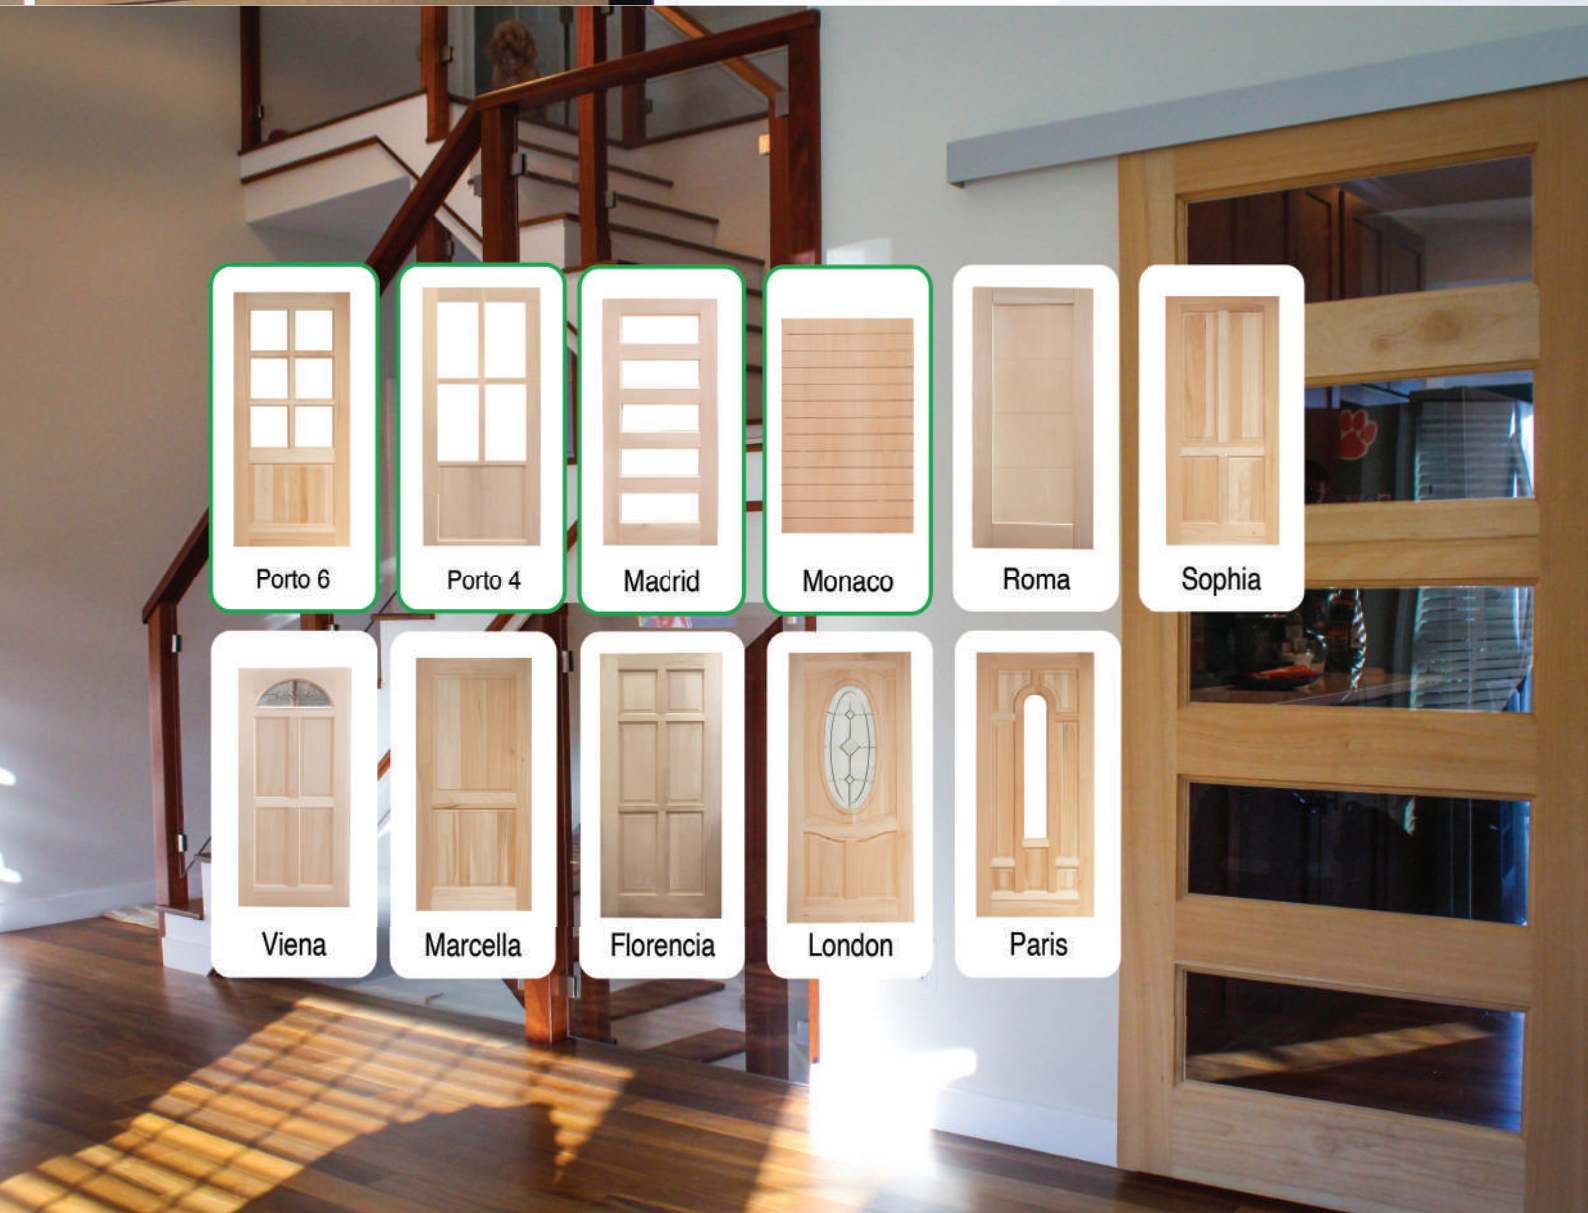

- 100% solid White Mahogany, no inserts or panels
- Handcrafted with authentic, elegant design
- Durable, beautiful, and built to last.

Porto 6

Porto 4

Madrid

Monaco

Roma

Sophia

Viena

Marcella

Florenzia

London

Paris

Italian Glass Solutions

Whether you want to enhance privacy and safety or add a modern flair to your door, our exquisite genuine **Italian glass** selection is designed to reflect your style.